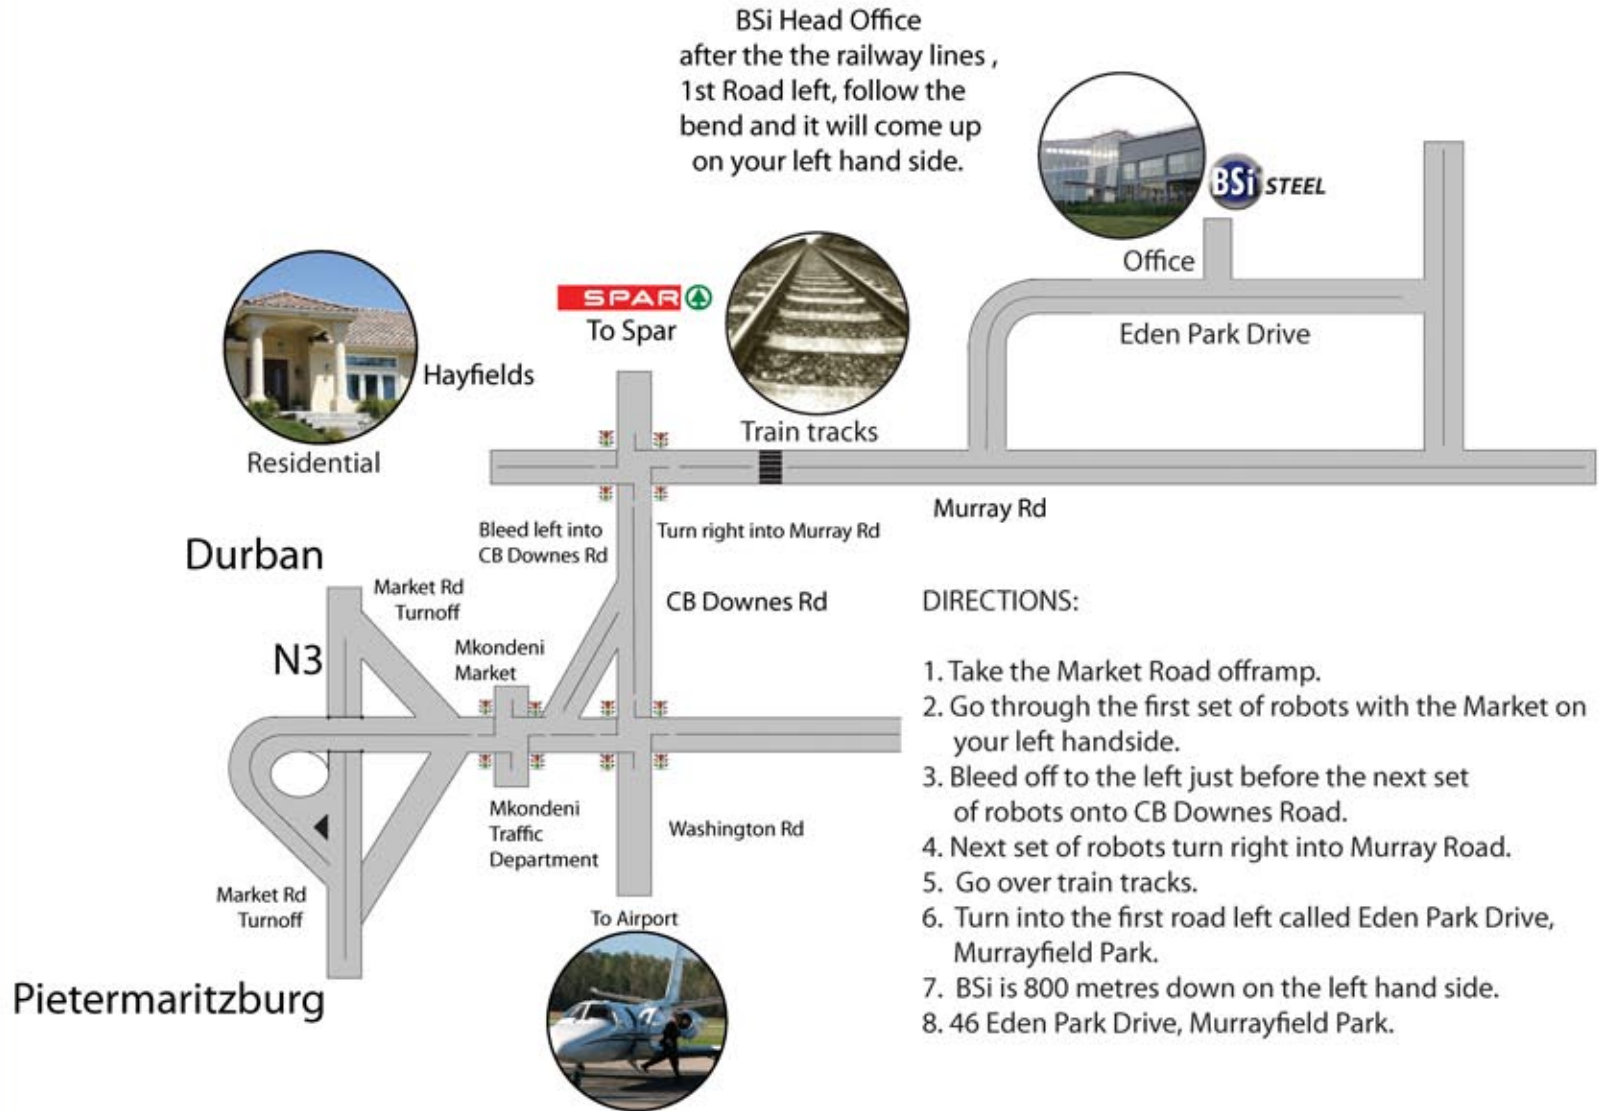

Physical Address

Eden Park Drive
Murrayfield Park, Mkondeni
Pietermaritzburg 3201
South Africa

Postal Address

PO Box 101096,
Scottsville 3209,
South Africa

Tel: +27 (0)33 846 2222

Fax: +27 (0)33 346 0870

DIRECTIONS:

1. Take the Market Road offramp.
2. Go through the first set of robots with the Market on your left hand side.
3. Bleed off to the left just before the next set of robots onto CB Downes Road.
4. Next set of robots turn right into Murray Road.
5. Go over train tracks.
6. Turn into the first road left called Eden Park Drive, Murrayfield Park.
7. BSi is 800 metres down on the left hand side.
8. 46 Eden Park Drive, Murrayfield Park.