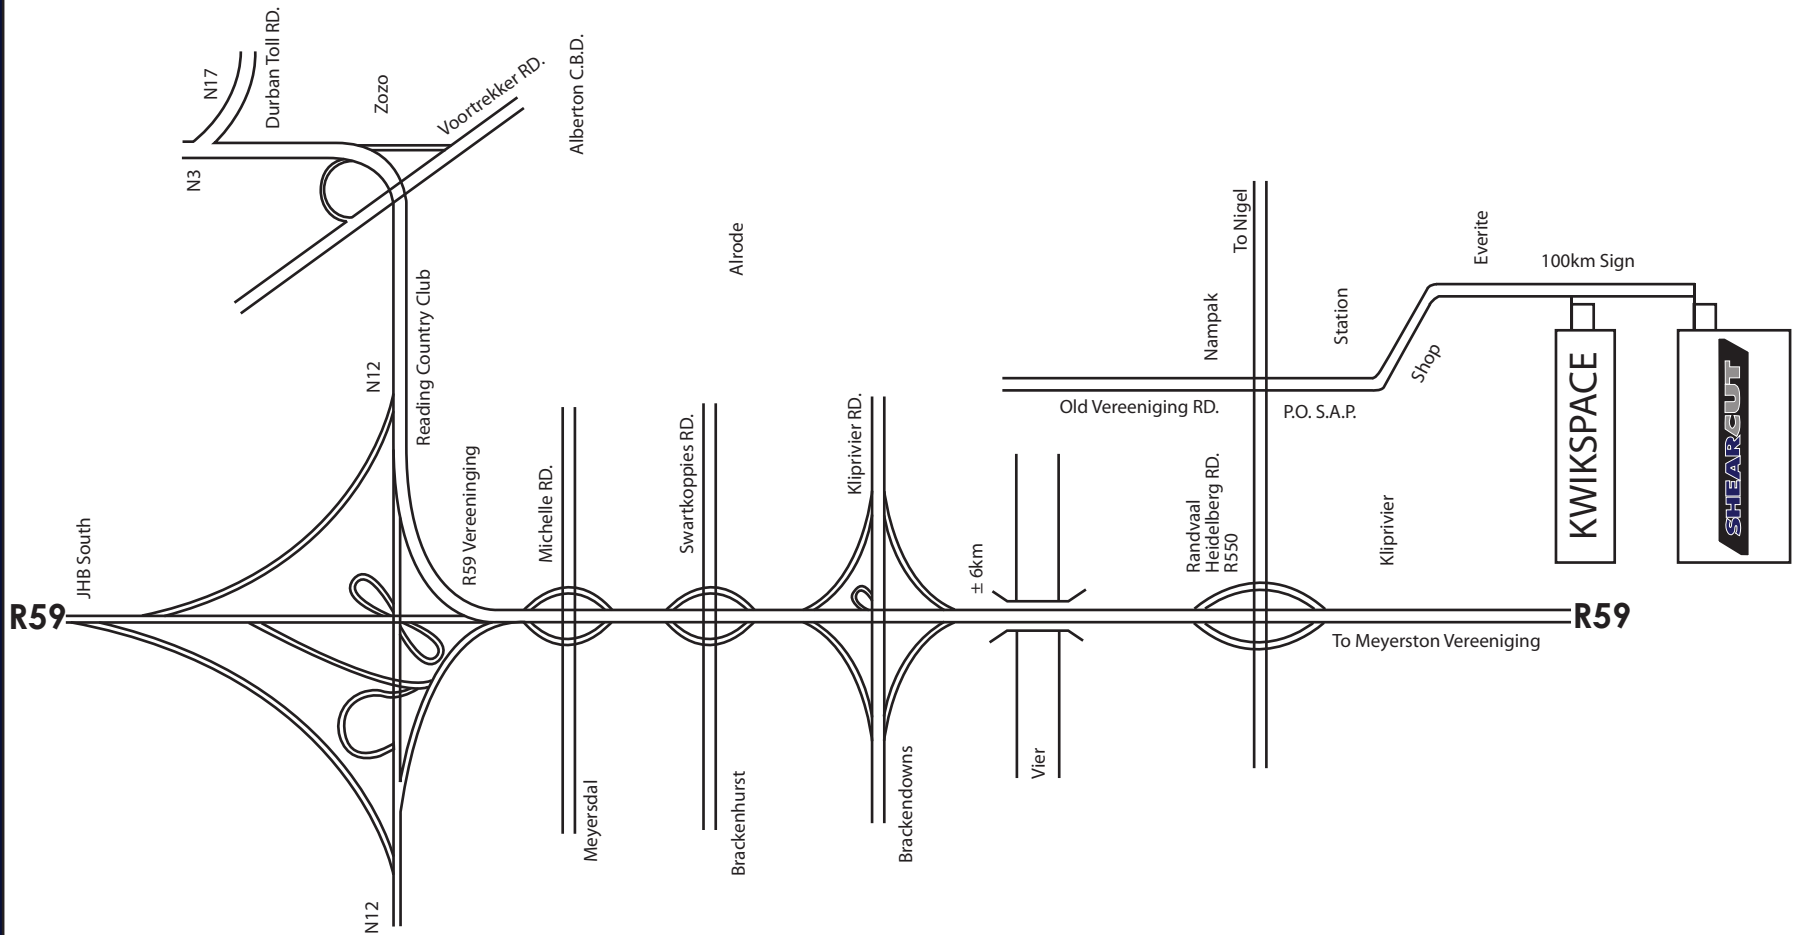

**Physical Address:**

Erf 24, Farm Waterval  
M61 Kliprivier  
1451  
South Africa

**Postal Address:**

PO Box 124396  
Alrode  
1451  
South Africa

Tel: +27 (011) 861 7600

Fax: +27 (011) 861 7611

**Directions from Alberton:**

1. Take the R550 Nigel offramp on the R59 coming from Alberton. Turn left onto the Randvaal Heidelberg Road. You will see a four way stop coming up.
2. Take a right at the four-way stop. Continue up Old Vereeniging Rd. Shearcut will appear on your right hand side shortly after the Kwikspace warehouse.

**Directions from Vereeniging:**

1. Take the R550 Nigel offramp on the R59 coming from Alberton. Turn right onto the Randvaal Heidelberg Road. Go over the R59 and you will see a four way stop coming up.
2. Take a right at the four-way stop. Continue up Old Vereeniging Rd. Shearcut will appear on your right hand side shortly after the Kwikspace warehouse.